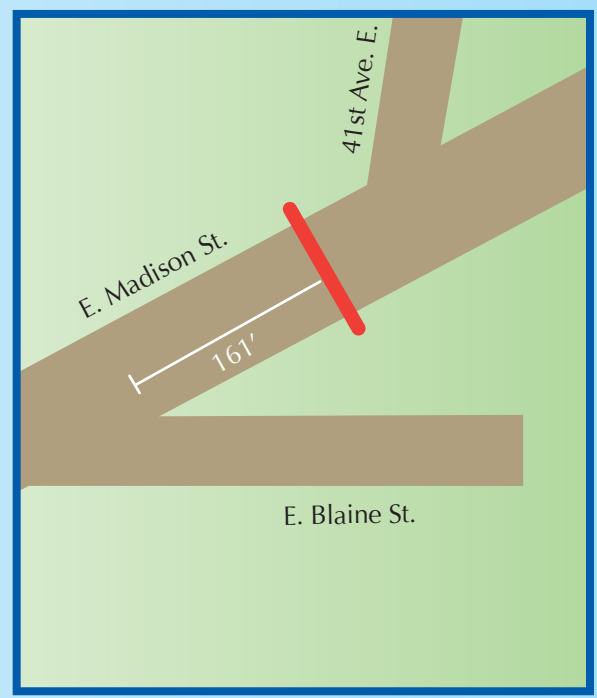

Finish

Madison Park

E. Blaine St.

E. Madison St.

McGilvra Blvd. E.

Denny Blaine Park

Lakeside Ave. S.

Lake Washington

Leschi Park

I-90

Mt. Baker Park

Lake Washington Blvd.

Start

Ferdinand Park

Seward Park

Finish Line

Starting Line

Key

Directions:

- Start on the east side of Lake Washington Blvd., in front of Ferdinand Park.
- Head north on Lake Washington Blvd., which turns into Lakeside Ave S., and then turns back into Lake Washington Blvd.
- Pass by Denny Blaine Park continuing north and continue straight onto McGilvra Blvd. E. Stay on the lower roadway (east side) at the split where southbound traffic is above.
- Turn right onto E. Madison St., then cross the finish line in front of 4111 E. Madison St.