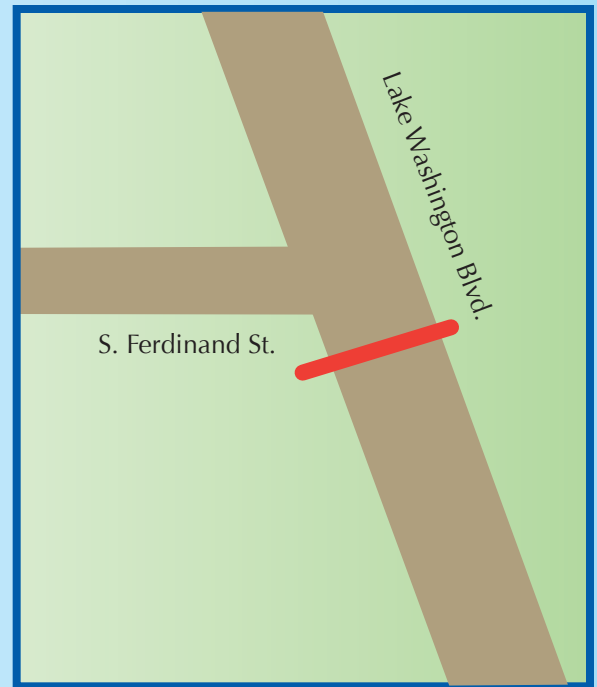

Finish

Madison Park

E. Blaine St.

E. Madison St.

McGilvra Blvd. E.

Denny Blaine Park

Lakeside Ave. S.

Lake Washington

Leschi Park

I-90

Mt. Baker Park

Lake Washington Blvd.

Start

Ferdinand Park

Seward Park

Finish Line

Starting Line

Key

Directions:

- Start on the east side of Lake Washington Blvd., in front of Ferdinand Park.
- Head north on Lake Washington Blvd., which turns into Lakeside Ave S., and then turns back into Lake Washington Blvd.
- Pass by Denny Blaine Park continuing north and continue straight onto McGilvra Blvd. E. Stay on the lower roadway (east side) at the split where southbound traffic is above.
- Turn right onto E. Madison St., then cross the finish line in front of 4111 E. Madison St.